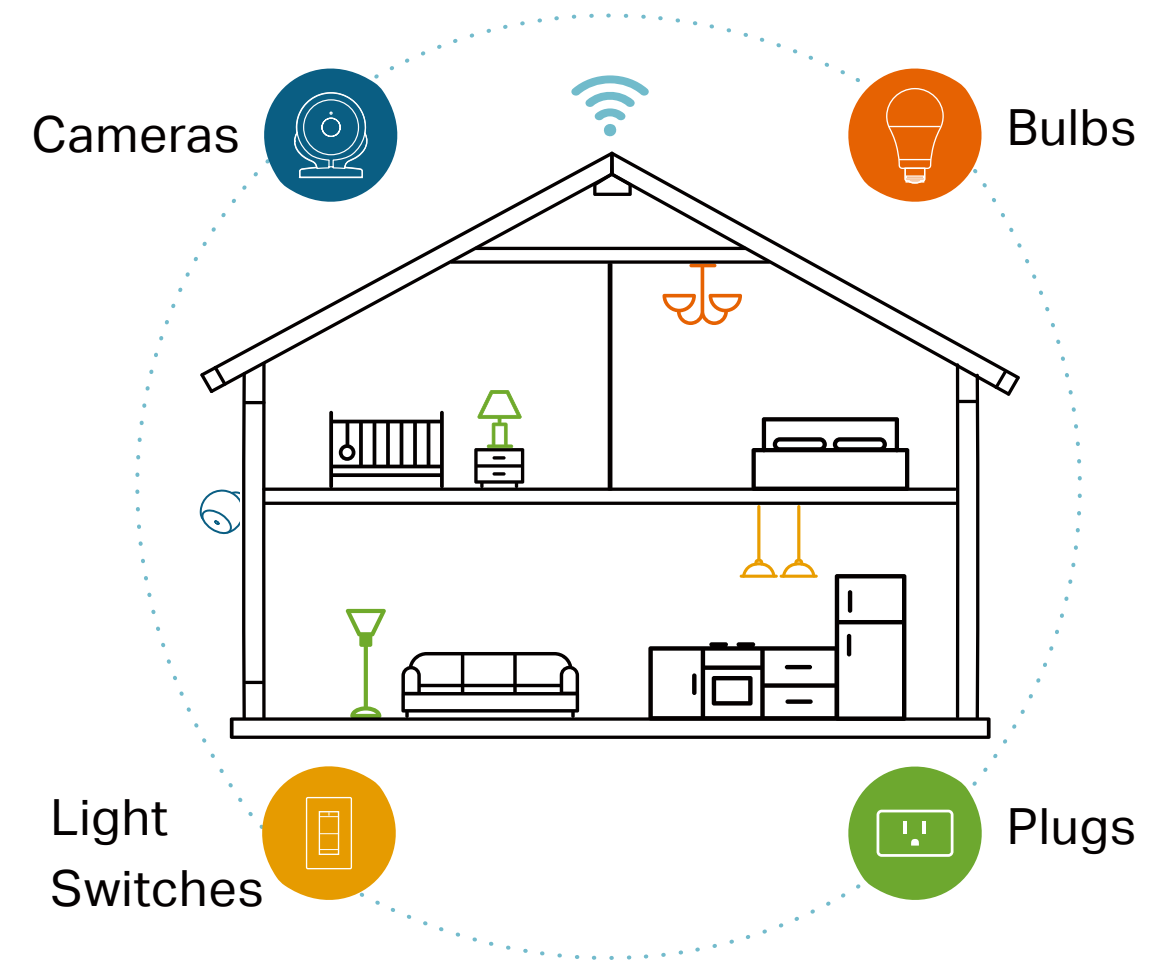

*The Alexa and Google Assistant are not available in all languages and countries.

Multi-scenarios

Tap your smartphone to instantly adjust the light however you want to create the perfect atmosphere for any scenario—romance, partying, relaxation, or anything else—with settings for various occasions.

Highlights

Device Grouping

Use Grouping to combine your Kasa devices with other Kasa Smart devices for seamless control with one single tap on your smartphone.

Your Home. One App.

With the Kasa Smart app, you can easily access and control smart plugs, cameras, light switches, bulbs and more. Checking in on your home is only a few taps away.

Learn more at tp-link.com/smarthome

Features

Ease of Use

- No Hub Required – Connect to your existing Wi-Fi router with no extra hub required
- Easy Setup – Download the Kasa Smart app and follow the setup instructions for your bulb
- Remote Control – Control your smart bulbs from anywhere with the free Kasa Smart app
- Scheduling – Set schedules to turn on/off the smart bulbs at any chosen time for your convenience
- Multi-scene – Save your light settings as different scenes to enjoy instant access to them
- Smart Actions – With Smart Actions, your Kasa devices can work together to create a smarter smart home

Compatibility

- Works with Voice Assistants – Control smart bulbs using the leading voice assistants such as Alexa, Google Assistant
- Compatible with Android, iOS – The free Kasa Smart app lets you run smart bulbs from any Android (5.0 or higher) or iOS (iOS 10 or higher) devices
- Works with SmartThings – Control and manage your Kasa devices with SmartThings